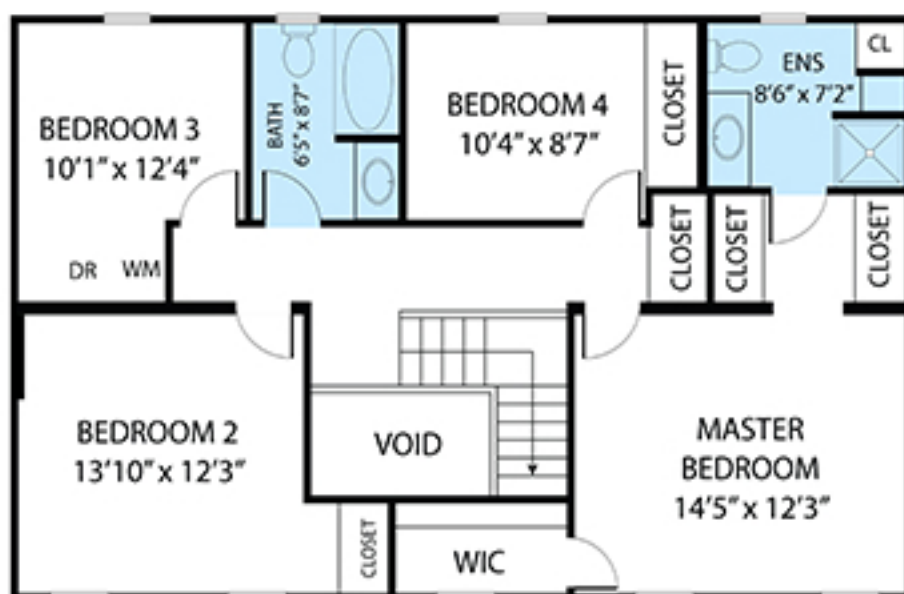

18 Tunnel Road, Roxbury, CT Floor Plans

FIRST FLOOR

18 Tunnel Road, Roxbury, CT, USA, 06783

TOTAL APPROX. FLOOR AREA 1,535 SQ.FT

Whilst every attempt has been made to ensure the accuracy of the floor plan contained here, measurements of doors, windows, rooms and any other items are approximate and no responsibility is taken for any error, omission, or misstatement. This plan is for illustrative purposes only and should be used as such by any prospective purchaser.

SECOND FLOOR